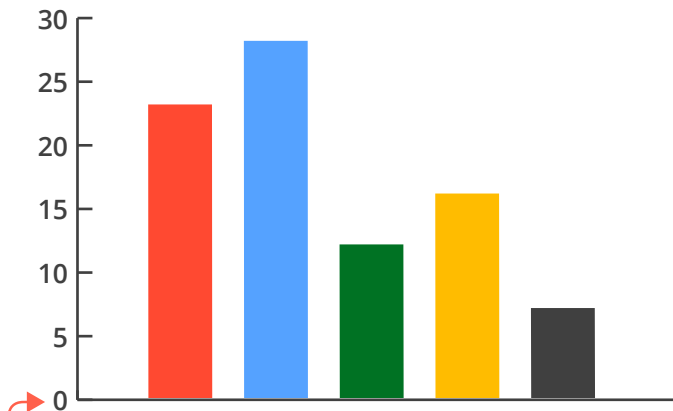

HEX: #FFBC00
RGB: 255, 188, 0
CMYK: 0, 28, 100, 0

RED

HEX: #FF4931
RGB: 255, 73, 49
CMYK: 0, 86, 85, 0

SKY

HEX: #55A2FF
RGB: 85, 162, 255
CMYK: 58, 31, 0, 0

GENDER DATA

Avoid using pink for girls and blue for boys. Use two neutral colours, and the grey highlight for other.

POLITICAL DATA

RED

HEX: #FF4931
RGB: 255, 73, 49
CMYK: 0, 86, 85, 0

SKY

HEX: #55A2FF
RGB: 85, 162, 255
CMYK: 58, 31, 0, 0

FOREST

HEX: #007223
RGB: 0, 114, 35
CMYK: 89, 30, 100, 20

ORANGE

HEX: #FFBC00
RGB: 255, 188, 0
CMYK: 0, 28, 100, 0

GREY

HEX: #404040
RGB: 64, 64, 64
CMYK: 68, 61, 60, 47

POSITIVE AND NEGATIVE DATA

FOREST

HEX: #007223
RGB: 0, 114, 35
CMYK: 89, 30, 100, 20

RED

HEX: #FF4931
RGB: 255, 73, 49
CMYK: 0, 86, 85, 0

Data Analytics for Rural Transformation

BRANDING GUIDE

GRAPH EXAMPLES

Axis label text is 10pt Open Sans Semibold Grey.

Axis lines are 1px Grey.

Graph One

- Males
- Females
- Other

Legend text is 10pt Open Sans Semibold Grey.
Title text is 16pt Open Sans Bold Grey.