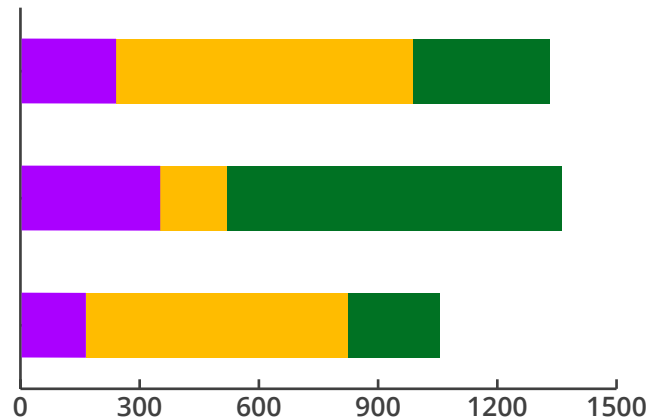

POLITICAL DATA

RED

HEX: #FF4931
RGB: 255, 73, 49
CMYK: 0, 86, 85, 0

SKY

HEX: #55A2FF
RGB: 85, 162, 255
CMYK: 58, 31, 0, 0

FOREST

HEX: #007223
RGB: 0, 114, 35
CMYK: 89, 30, 100, 20

ORANGE

HEX: #FFBC00
RGB: 255, 188, 0
CMYK: 0, 28, 100, 0

GREY

HEX: #404040
RGB: 64, 64, 64
CMYK: 68, 61, 60, 47

POSITIVE AND NEGATIVE DATA

FOREST

HEX: #007223
RGB: 0, 114, 35
CMYK: 89, 30, 100, 20

RED

HEX: #FF4931
RGB: 255, 73, 49
CMYK: 0, 86, 85, 0

Data Analytics for Rural Transformation

BRANDING GUIDE

GRAPH EXAMPLES

Axis label text is 10pt Open Sans Semibold Grey.

Axis lines are 1px Grey.

Graph One

- Males
- Females
- Other

Legend text is 10pt Open Sans Semibold Grey.
Title text is 16pt Open Sans Bold Grey.

AXIS TITLE
Axis title text is 12pt Open Sans Regular Small Caps Grey.

ICONS

SOCIAL MEDIA